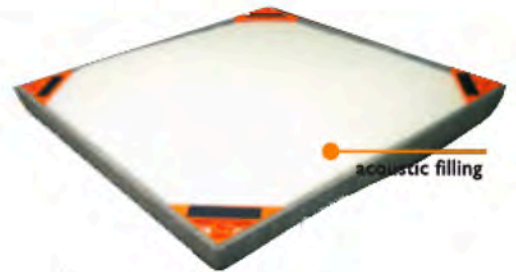

soften

acoustic wall panels

Material:

Acoustic panels:

Material is 100% polyester felt cloth

Manufactured without any solvent or other chemical substances

Material is recyclable

Acoustic absorption class according standard ISO 354:2003

No breakable parts

Acoustic filling:

Manufactured of recycled or new polyester material i recyclable

Fire safety classification acc.EN 1350-1:2002

Bs1,d0

Allergy-friendly

Manufactured in Finland

okko
www.okko.se