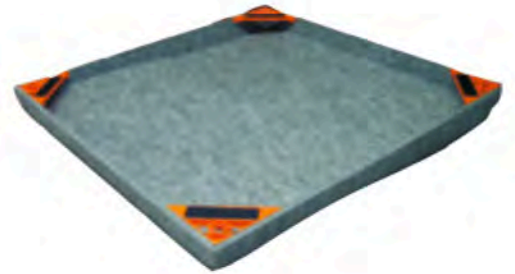

soften

acoustic wall panels

Material:

Acoustic panels:

Material is 100% polyester felt cloth

Manufactured without any solvent or other chemical substances

Material is recyclable

Acoustic absorption class according standard ISO 354:2003

No breakable parts

Acoustic filling:

Manufactured of recycled or new polyester material i recyclable

Fire safety classification acc.EN 1350-1:2002

Bs1,d0

Allergy-friendly

Manufactured in Finland

okko
www.okko.se