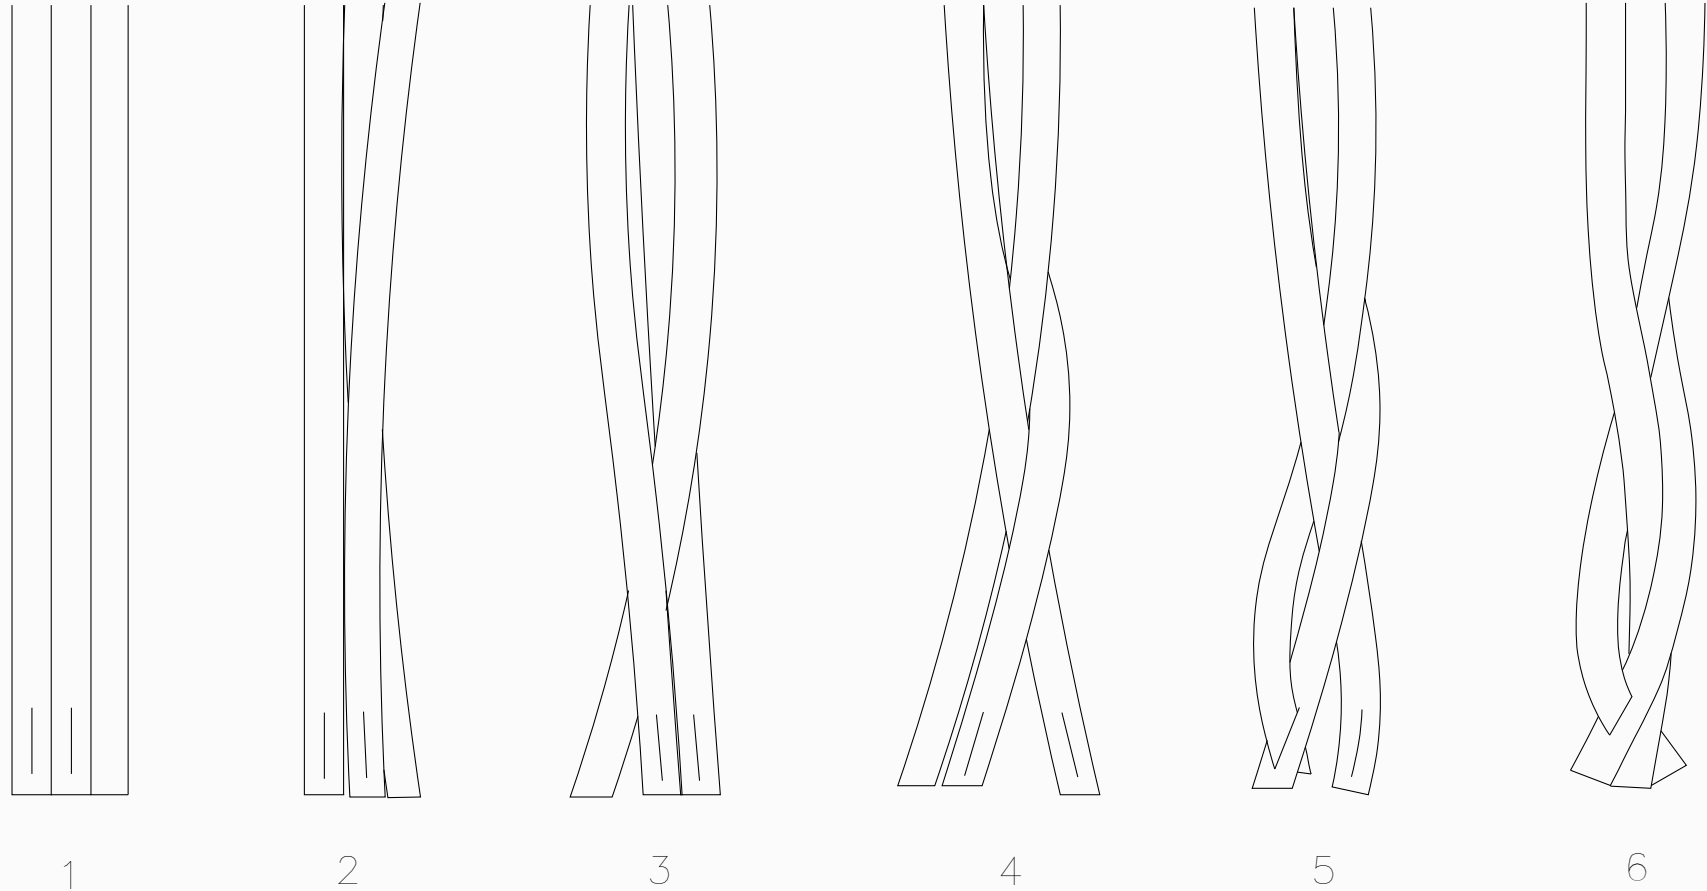

PARALLEL LINES

Instruction manual

okko

Okko Design, showroom Södermannagatan 41 D, bv, 116 40 Stockholm, phone +46 708 10 25 20 ml@okko.se